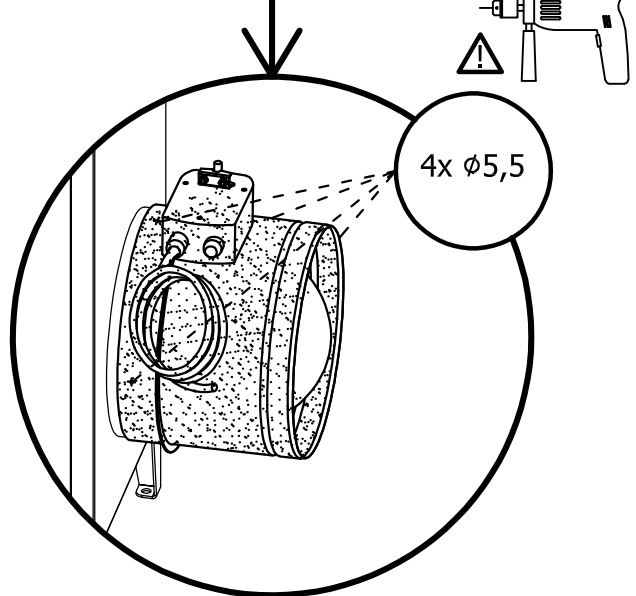

SHUTOFF DAMPER WITH RETURN SPRING

RD

DC

80000604 Issue 1 06/17

2/2