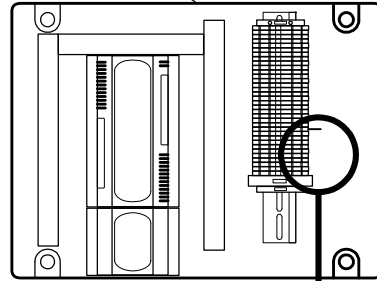

SHUTOFF DAMPER WITH RETURN SPRING

RD

DC

80000604 Issue 1 06/17

2/2