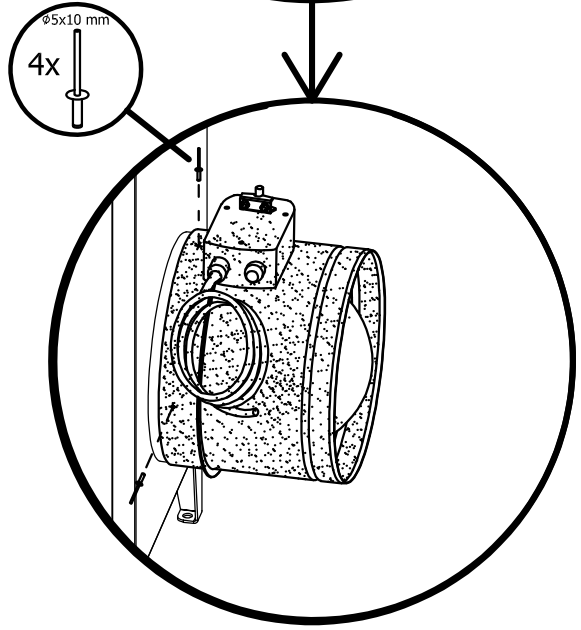

SHUTOFF DAMPER WITH RETURN SPRING

RD

DC

80000604 Issue 1 06/17

2/2