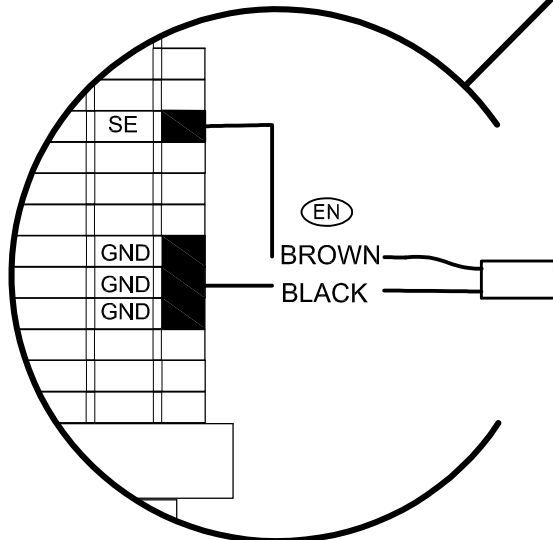

SHUTOFF DAMPER WITH RETURN SPRING

RD

DC

80000604 Issue 1 06/17

2/2