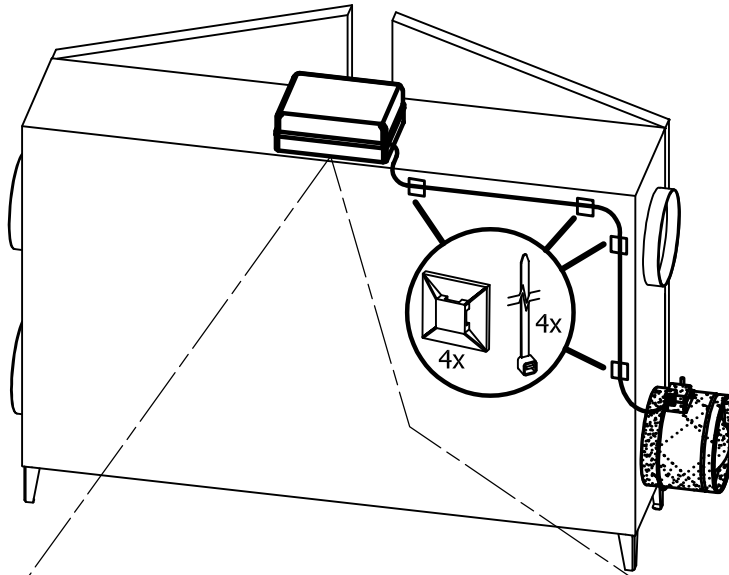

SHUTOFF DAMPER WITH RETURN SPRING

RD

DC

80000604 Issue 1 06/17

2/2