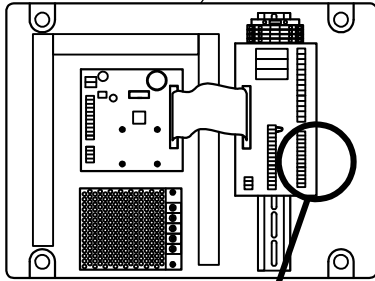

SHUTOFF DAMPER WITH RETURN SPRING

RD

DC

80000604 Issue 1 06/17

2/2