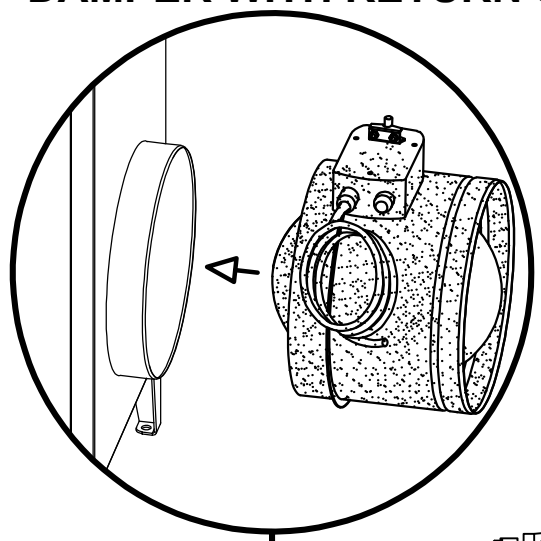

SHUTOFF DAMPER WITH RETURN SPRING

RD

DC

80000604 Issue 1 06/17

2/2