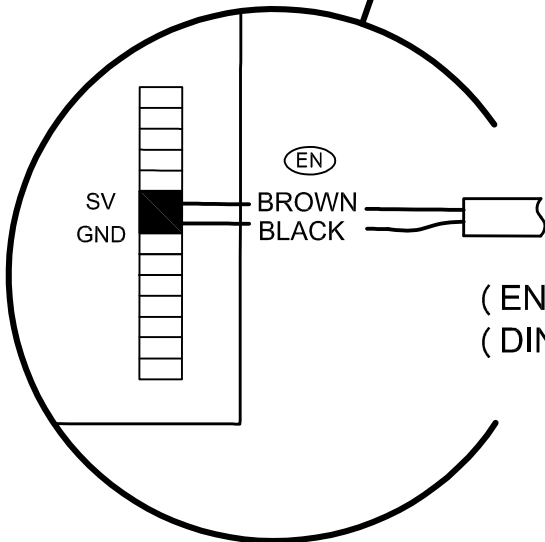

SHUTOFF DAMPER WITH RETURN SPRING

RD

DC

80000604 Issue 1 06/17

2/2